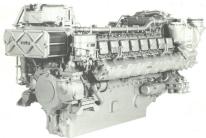

Standard Quotation

396 TE/TB84, 94

Propulsion Plants
for Yachts and Fast Ships

mtu

Deutsche Aerospace

Model 1 Engine with standard accessories (equipment including cooling)

Model 2 Engine with standard accessories (equipment including cooling and fan-mounted gearbox)