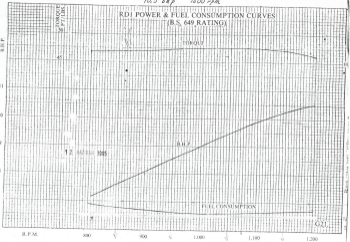

1000 bhp 1800 rpm

### RDJ POWER & FUEL CONSUMPTION CURVES (B.S. 649 RATING)

CO POWER & FUEL CONSUMPTION CURVES.

D4 POWER & FUEL CONSUMPTION CURVES